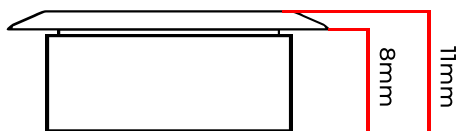

MINI LED NARROW BEAM ANGLE FURNITURE SPOTLIGHT 42MM DIAMETER

With a 30 degree beam angle and slim-line design, these high brightness, high colour rendering LED spotlights are ideal for incorporating lighting into furniture.

SKU code	SYN-MININW
Voltage	12v
Wattage	1W
Colour Temperature	4000K Neutral White
Lumens	63lm
Beam Angle	30°
CRI	>80
Shell Material	Aluminium
Shell Colour	Silver
IP Rating	IP20
Operating Temperature	+5° to +40°C
Cable Length	1465mm
Dimensions	42mm Diameter x 11mm
Hole Cut Out Diameter	35mm
Hole Cut Out Depth	8mm Minimum
Guarantee	2 Years

MINI RECESSED LED SPOTLIGHT

NEUTRAL WHITE 4000K

MINI LED NARROW BEAM ANGLE FURNITURE SPOTLIGHT 42MM DIAMETER

With a 30 degree Narrow beam angle and slim-line design, these high brightness, high colour rendering LED spotlights are ideal for incorporating lighting into furniture.

SKU code	SYN-MINIWW
Voltage	12v
Wattage	1W
Colour Temperature	3000K Warm White
Lumens	63lm
Beam Angle	30°
CRI	>80
Shell Material	Aluminium
Shell Colour	Silver
IP Rating	IP20
Operating Temperature	+5° to +40°C
Cable Length	1465mm
Dimensions	42mm Diameter x 11mm
Hole Cut Out Diameter	35mm
Hole Cut Out Depth	8mm Minimum
Guarantee	2 Years