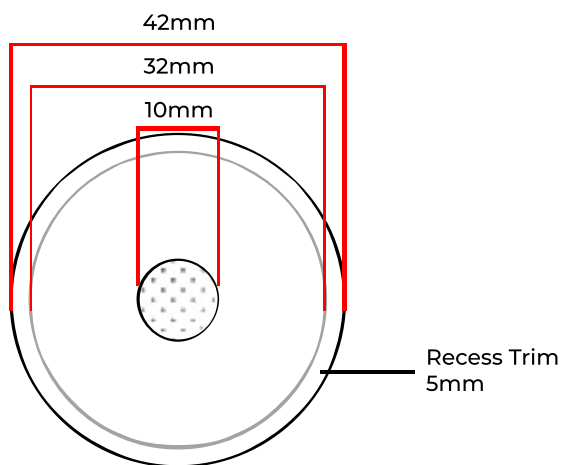

MINI LED NARROW BEAM ANGLE FURNITURE SPOTLIGHT 42MM DIAMETER

With a 30 degree beam angle and slim-line design, these high brightness, high colour rendering LED spotlights are ideal for incorporating lighting into furniture.

SKU code	SYN-MININW
Voltage	12v
Wattage	1W
Colour Temperature	4000K Neutral White
Lumens	63lm
Beam Angle	30°
CRI	>80
Shell Material	Aluminium
Shell Colour	Silver
IP Rating	IP20
Operating Temperature	+5° to +40°C
Cable Length	1465mm
Dimensions	42mm Diameter x 11mm
Hole Cut Out Diameter	35mm
Hole Cut Out Depth	8mm Minimum
Guarantee	2 Years

MINI RECESSED LED SPOTLIGHT

NEUTRAL WHITE 4000K

MINI LED NARROW BEAM ANGLE FURNITURE SPOTLIGHT 42MM DIAMETER

With a 30 degree Narrow beam angle and slim-line design, these high brightness, high colour rendering LED spotlights are ideal for incorporating lighting into furniture.

SKU code	SYN-MINIWW
Voltage	12v
Wattage	1W
Colour Temperature	3000K Warm White
Lumens	63lm
Beam Angle	30°
CRI	>80
Shell Material	Aluminium
Shell Colour	Silver
IP Rating	IP20
Operating Temperature	+5° to +40°C
Cable Length	1465mm
Dimensions	42mm Diameter x 11mm
Hole Cut Out Diameter	35mm
Hole Cut Out Depth	8mm Minimum
Guarantee	2 Years