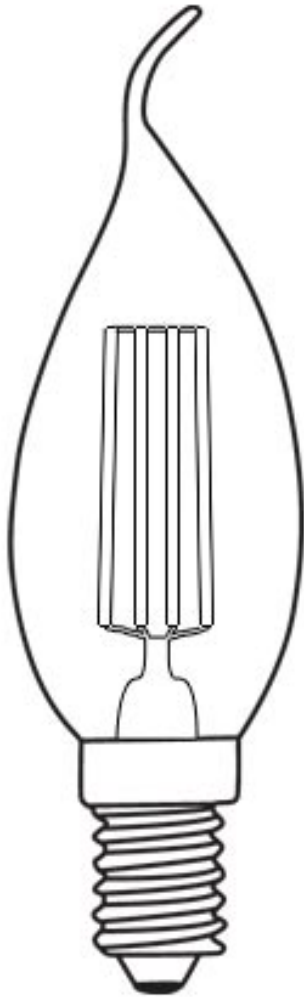

EXTRA WARM

EasyDim
DIMMING MADE EASY

SKU code	TL-CA35F-4D
Input Voltage	220 - 240v
Wattage	4w
Equivalent Wattage	40w Equivalent
CRI	>80 CRI
Base	E14,E27,B15,B22
Dimmable	Dimmable
Dimming Type	Trailing Edge
Lumens	360lm ~ 400lm
Lumens Per Watt	90lm ~ 100lm p/w
Colour Temperature	2200k
Glass	Clear Glass
Bulb Shape	Flame Tip Candle
Cap Colour	Chrome Cap
Bulb Type	Type CA35
Switch Cycles	30,000 Switch Cycles
Average Life Span	25000h Life Span
Warm Up Time	Instant
Dimensions	H 115mm x W 35mm
Working Temperature	-20°C ~ +40°C
Warranty	3 years warranty
Certificates	CE, Rohs
Power factor	PF >0.8
IP Rating	IP54 Indoor use
Beam Angle	360°
Outer Carton Dimensions	W 45mm, L 45mm, H 130mm
Box Quantity	100pcs

Compatible Dimmers: Hamilton Leading edge, Varilight V-Pro, Varilight Standard, Zano 500w, BG Dimmer, Mode & More.

4W DIMMABLE FLAME-TIPPED CANDLE

2200K | 40W EQUIVALENT | AVAILABLE IN ALL CAP FITTINGS