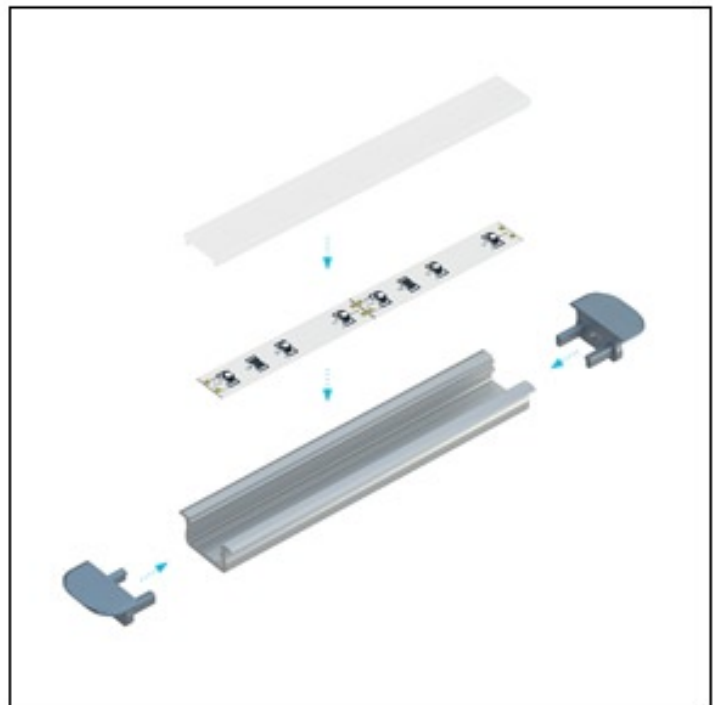

INSTALLATION