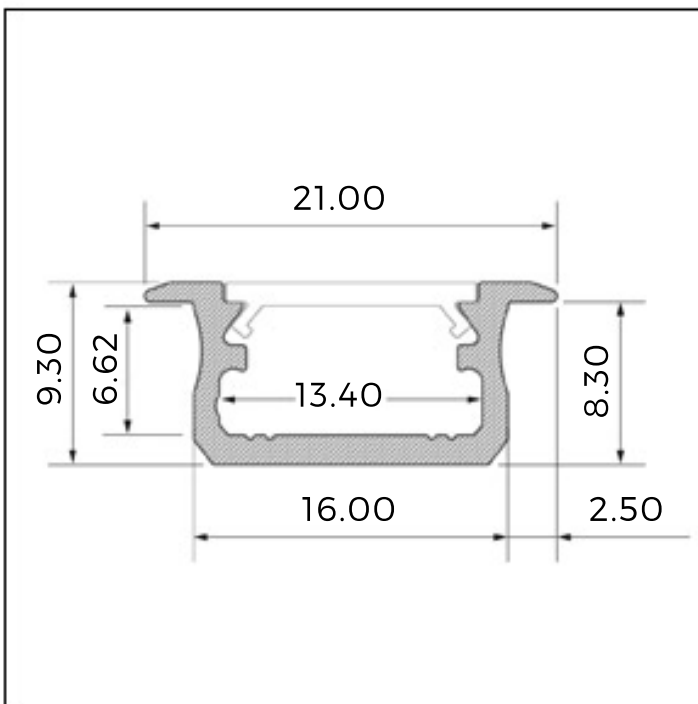

# STANDARD V2 WITH TRIM ALUMINIUM PROFILE

SKU: 2193

## SPECIFICATIONS

FINISH	SILVER, WHITE LACQUERED, BLACK
LENGTHS	2 METRE & 3 METRE
DIFFUSER	OPAL, SEMI-CLEAR, TRANSPARENT
MATERIAL	ANODIZED ALUMINIUM
APPLICATION	RECESSED

## DIMENSIONS