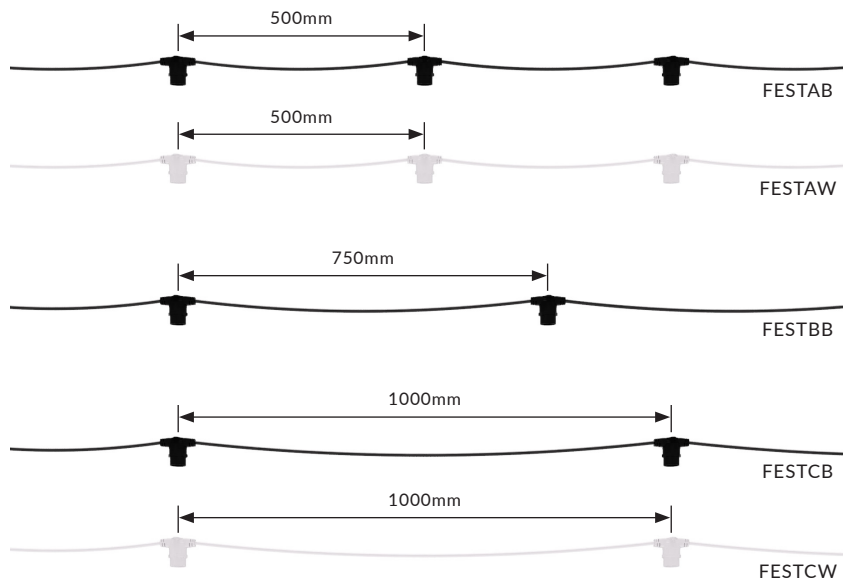

Holder Spacing