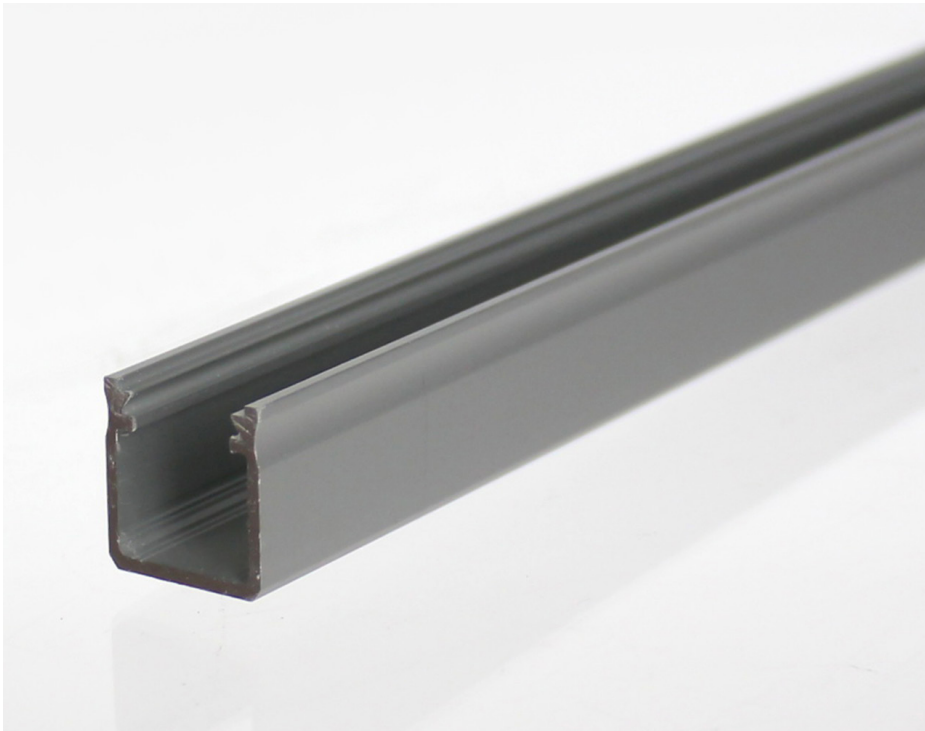

18X16MM EXTRA DEEP LED ALUMINIUM CHANNEL, IP20 (2M, 3M AND CUSTOM LENGTHS)

| SKU: 1816

tagra®

 tagra-lighting.co.uk

 0161 442 1180

 orders@tagra-lighting.co.uk

FEATURES & BENEFITS

- Ideal for intricate design solutions, our aluminium channel is suitable for housing tapes of 12mm width and below. The extra deep channel can be recessed into furniture pieces for a flush finish.
- These channels can help to create sleek and completely bespoke LED strip lighting installations and each is available with either an opal, semi-clear or clear diffuser
- Suitable for both dry and damp locations.
- Available in bespoke lengths.

IP20

SILVER

BLACK

WHITE

Anti-Corrosion

UV Resistant

12mm

Tape Width

TECHNICAL INFORMATION

Profile Specifications

| | 2M | 3M |
|----------------|----------------------|----------------------|
| SKU Code | 1816-2M | 1816-3M |
| Length | 2000mm | 3000mm |
| External Dims | W 18mm x H 17mm | W 18mm x H 17mm |
| Internal Dims | W 14mm x H 12mm | W 14mm x H 12mm |
| Material | Aluminium | Aluminium |
| Colour | Silver, Black, White | Silver, Black, White |
| IP Rating | IP20 | IP20 |
| Max Tape Width | 12mm | 12mm |