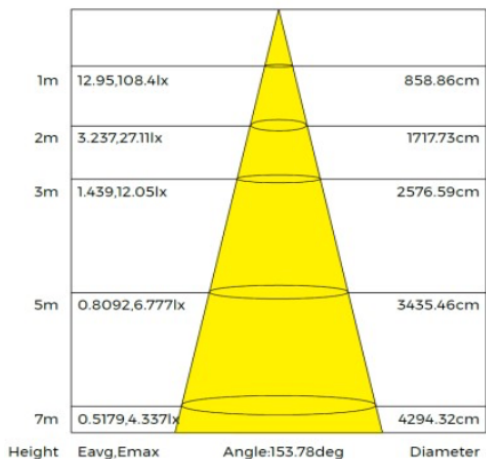

Optional Accessories

Picture	Item	Parameter	Amount	Remarks
	⑤Flexible strip D8280-24V-20mm	Voltage : DC24V Typ.power : 20W/M Width : 20mm Min cut : 50mm	2.5M/reel	
	⑤Rigid modular DY8280-24V-23mm	Voltage : DC24V Typ.power : 20W/M Width : 23mm Min cut : 50mm	Xpcs/box	
	Power supply	model : BSD-V24-065S Size : 346*29.5*23.5mm	1pcs	
	Splice bar	Size : L50*W10*H15mm	2pcs/set	

Corners

L150*W150*H128mm

L151.6*W151.6*H128mm

SPCC
silver
L55*W10*H2mm

*The corners can be provided with or without light source.

Optical Parameter

D8280-24V-20mm light source, frosted diffuser