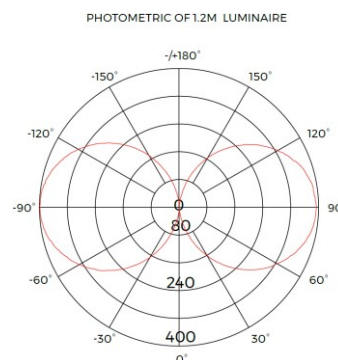

Optional Accessories

Picture	Item	Parameter	Amount	Remarks
	⑤Flexible strip D8280-24V-20mm	Voltage : DC24V Typ.power : 20W/M Width : 20mm Min cut : 50mm	2.5M/reel	
	⑤Rigid modular DY8280-24V-23mm	Voltage : DC24V Typ.power : 20W/M Width : 23mm Min cut : 50mm	Xpcs/box	
	Power supply	model : BSD-V24-065S Size : 346*29.5*23.5mm	1pcs	
	Splice bar	Size : L50*W10*H15mm	2pcs/set	

Corners

L150*W150*H128mm

L151.6*W151.6*H128mm

SPCC
silver
L55*W10*H2mm

*The corners can be provided with or without light source.

Optical Parameter

D8280-24V-20mm light source, frosted diffuser