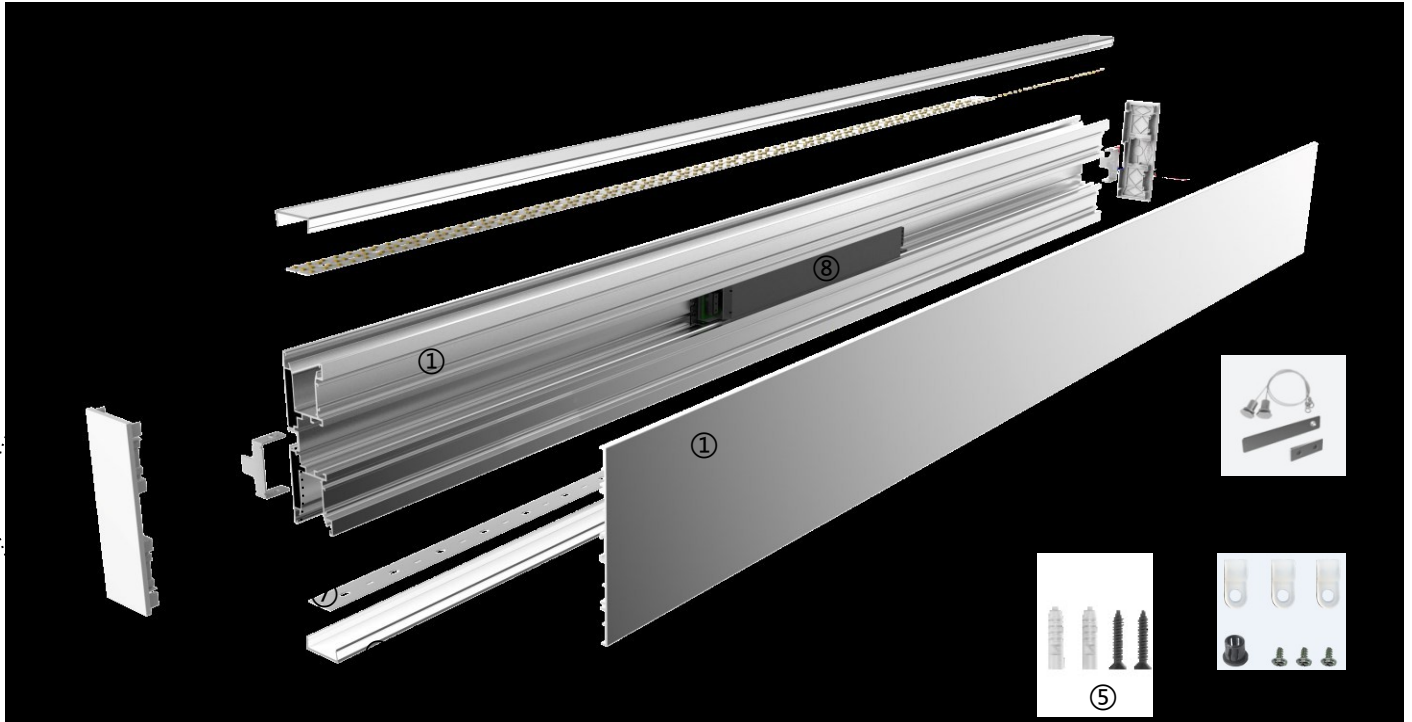

Specification

Finium Double Sided

Finium Double Sided

SKU: FINLINDBLE12843W // FINLINDBLE12843B // FINLINDBLE12843B

Features

- Wall-mounted, double-sided, directional up and down light, flexibly fit in different lighting applications
- AL6063-T5 aluminum profile with high-quality surface treatment and three optional colors of black, white and silver
- Specially designed light source with PC diffusers producing homogenous & soft lighting
- Super free connection: 180 ° extender, "L-" type light corner
- Linear power supply perfectly built into the luminaires design

Details

Standard Configuration

| Picture | Item | Parameter | Amount | Remarks |
|---|------------------------|--|----------|---------|
|  | ①Profile& Cover plate: | Profile weight : 2.37kg/2.5m Size : L2500*W42.9*H128mm Material : AL6063-T5 Surface processing: Anodizing | 1pcs | |
|  | ②Cover | Type: Frosted diffuser Material: PC Light transmittance : 86% Size : L2500*W34.2*H10.2mm PC Feature: The diffuser will extend (shrink) 0.8mm/m when the temperature raises (drops) 10°C. | 1pcs | |
|  | ③End cap | Size : L128*W43*H11.5mm | 2pcs/set | |
|  | ④Safety line | | | |
|  | ⑤Screw set | M3.5*40mm | 3pcs/set | |
|  | ⑥Cable clip | | 1set | |

Optional Accessories

| Picture | Item | Parameter | Amount | Remarks |
|---|-----------------------------------|---|-----------|---------|
|  | ⑤Flexible strip D8280-24V-20mm | Voltage : DC24V Typ.power : 20W/M Width : 20mm Min cut : 50mm | 2.5M/reel | |
|  | ⑤Rigid modular DY8280-24V-23mm | Voltage : DC24V Typ.power : 20W/M Width : 23mm Min cut : 50mm | Xpcs/box | |
|  | Power supply | model : BSD-V24-065S Size : 346*29.5*23.5mm | 1pcs | |
|  | Splice bar | Size : L50*W10*H15mm | 2pcs/set | |

Corners

L-type inner corner

L150*W150*H128mm

L-type exterior corner

L151.6*W151.6*H128mm

180° extender

SPCC
silver
L55*W10*H2mm

*The corners can be provided with or without light source.