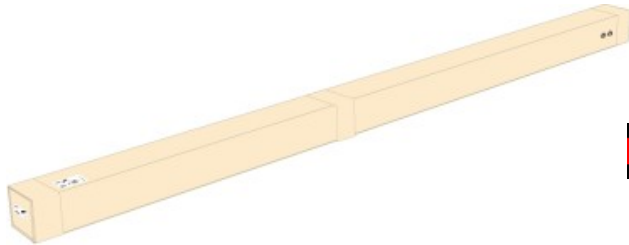

Package

Mode 1: