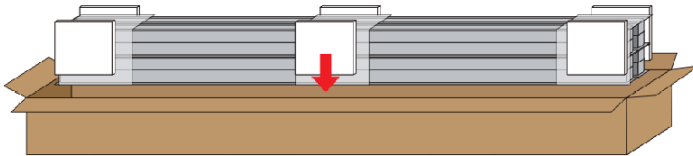

Specification

Finium Double Sided

Finium Double Sided

SKU: FINLINDBLE12843W // FINLINDBLE12843B // FINLINDBLE12843B

Features

- Wall-mounted, double-sided, directional up and down light, flexibly fit in different lighting applications
- AL6063-T5 aluminum profile with high-quality surface treatment and three optional colors of black, white and silver
- Specially designed light source with PC diffusers producing homogenous & soft lighting
- Super free connection: 180 ° extender, "L-" type light corner
- Linear power supply perfectly built into the luminaires design

Details

Standard Configuration

| Picture | Item | Parameter | Amount | Remarks |
|---|------------------------|--|----------|---------|
|  | ①Profile& Cover plate: | Profile weight : 2.37kg/2.5m Size : L2500*W42.9*H128mm Material : AL6063-T5 Surface processing: Anodizing | 1pcs | |
|  | ②Cover | Type: Frosted diffuser Material: PC Light transmittance : 86% Size : L2500*W34.2*H10.2mm PC Feature: The diffuser will extend (shrink) 0.8mm/m when the temperature raises (drops) 10°C. | 1pcs | |
|  | ③End cap | Size : L128*W43*H11.5mm | 2pcs/set | |
|  | ④Safety line | | | |
|  | ⑤Screw set | M3.5*40mm | 3pcs/set | |
|  | ⑥Cable clip | | 1set | |

Corners

L-type inner corner

L150*W150*H128mm

L-type exterior corner

L151.6*W151.6*H128mm

180° extender

SPCC
silver
L55*W10*H2mm

*The corners can be provided with or without light source.

Step 4 :

Step 5 :

Step 6 :

| Components | Packaging material | Size(mm) | NW(kg) | GW(kg) | Content |
|---------------------|--------------------|----------------|--------|--------|----------|
| Single piece | Hat box | 2580*148*53mm | 6.93 | 10.53 | 1pcs/box |
| Whole bundle | Hat box | 2580*148*159mm | 20.8 | 31.6 | 3pcs/box |
| Whole box packaging | Paper box | 2580*170*133mm | 27.5 | 30.5 | 8pcs/box |