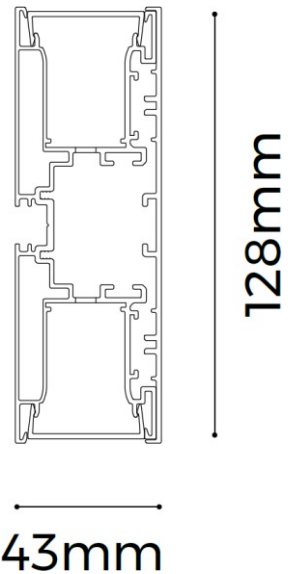

Specification

Finium Double Sided

Finium Double Sided

SKU: FINLINDBLE12843W // FINLINDBLE12843B // FINLINDBLE12843B

Features

- Wall-mounted, double-sided, directional up and down light, flexibly fit in different lighting applications
- AL6063-T5 aluminum profile with high-quality surface treatment and three optional colors of black, white and silver
- Specially designed light source with PC diffusers producing homogenous & soft lighting
- Super free connection: 180 ° extender, "L-" type light corner
- Linear power supply perfectly built into the luminaires design

Details

Standard Configuration

| Picture | Item | Parameter | Amount | Remarks |
|---|------------------------|--|----------|---------|
|  | ①Profile& Cover plate: | Profile weight : 2.37kg/2.5m Size : L2500*W42.9*H128mm Material : AL6063-T5 Surface processing: Anodizing | 1pcs | |
|  | ②Cover | Type: Frosted diffuser Material: PC Light transmittance : 86% Size : L2500*W34.2*H10.2mm PC Feature: The diffuser will extend (shrink) 0.8mm/m when the temperature raises (drops) 10°C. | 1pcs | |
|  | ③End cap | Size : L128*W43*H11.5mm | 2pcs/set | |
|  | ④Safety line | | | |
|  | ⑤Screw set | M3.5*40mm | 3pcs/set | |
|  | ⑥Cable clip | | 1set | |

Optional Accessories

| Picture | Item | Parameter | Amount | Remarks |
|---|-----------------------------------|---|-----------|---------|
|  | ⑤Flexible strip D8280-24V-20mm | Voltage : DC24V Typ.power : 20W/M Width : 20mm Min cut : 50mm | 2.5M/reel | |
|  | ⑤Rigid modular DY8280-24V-23mm | Voltage : DC24V Typ.power : 20W/M Width : 23mm Min cut : 50mm | Xpcs/box | |
|  | Power supply | model : BSD-V24-065S Size : 346*29.5*23.5mm | 1pcs | |
|  | Splice bar | Size : L50*W10*H15mm | 2pcs/set | |

Corners

L-type inner corner

L150*W150*H128mm

L-type exterior corner

L151.6*W151.6*H128mm

180° extender

SPCC
silver
L55*W10*H2mm

*The corners can be provided with or without light source.