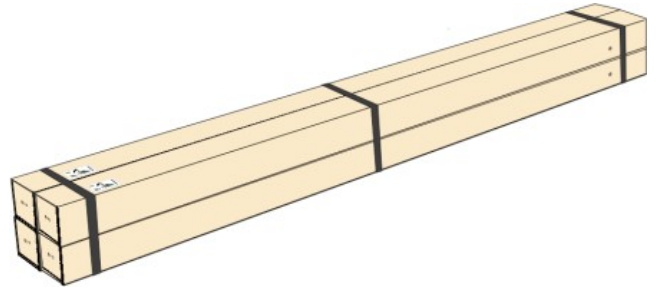

Package

Mode 1: