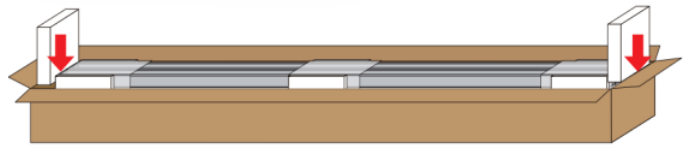

Specification

Finium Double Sided

Finium Double Sided

SKU: FINLINDBLE12843W // FINLINDBLE12843B // FINLINDBLE12843B

Features

- Wall-mounted, double-sided, directional up and down light, flexibly fit in different lighting applications
- AL6063-T5 aluminum profile with high-quality surface treatment and three optional colors of black, white and silver
- Specially designed light source with PC diffusers producing homogenous & soft lighting
- Super free connection: 180 ° extender, "L-" type light corner
- Linear power supply perfectly built into the luminaires design

Details

Standard Configuration

| Picture | Item | Parameter | Amount | Remarks |
|---|------------------------|--|----------|---------|
|  | ①Profile& Cover plate: | Profile weight : 2.37kg/2.5m Size : L2500*W42.9*H128mm Material : AL6063-T5 Surface processing: Anodizing | 1pcs | |
|  | ②Cover | Type: Frosted diffuser Material: PC Light transmittance : 86% Size : L2500*W34.2*H10.2mm PC Feature: The diffuser will extend (shrink) 0.8mm/m when the temperature raises (drops) 10°C. | 1pcs | |
|  | ③End cap | Size : L128*W43*H11.5mm | 2pcs/set | |
|  | ④Safety line | | | |
|  | ⑤Screw set | M3.5*40mm | 3pcs/set | |
|  | ⑥Cable clip | | 1set | |

Corners

L-type inner corner

L150*W150*H128mm

L-type exterior corner

L151.6*W151.6*H128mm

180° extender

SPCC
silver
L55*W10*H2mm

*The corners can be provided with or without light source.

Step 4 :

Step 5 :

Step 6 :

| Components | Packaging material | Size(mm) | NW(kg) | GW(kg) | Content |
|---------------------|--------------------|----------------|--------|--------|----------|
| Single piece | Hat box | 2580*148*53mm | 6.93 | 10.53 | 1pcs/box |
| Whole bundle | Hat box | 2580*148*159mm | 20.8 | 31.6 | 3pcs/box |
| Whole box packaging | Paper box | 2580*170*133mm | 27.5 | 30.5 | 8pcs/box |