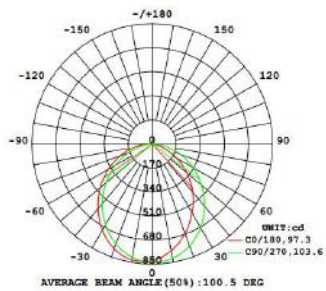

Details

Standard Configuration

Picture	Item	Parameter	Amount	Remarks
	①Profile	Profile weight : 2.52kg/2.5m Size : L2500*W95*H35mm Material : AL6063-T5 Surface processing : Anodizing	1pcs	
	②Cover	Type: Frosted diffuser Material : PC Light transmittance : 86% Size : L2500*W47.5*H10mm	1pcs	
	③End cap	Size : L55*W35*H22mm	2pcs/set	
	④Cable clip		1pcs	
	⑤Install screw	Size : M3.5*30mm	2pcs/set	

Picture	Item	Parameter	Amount	Remarks
	②cover	Type: Diffuse flexible mask Material: PC + silica gel Transparency: 86 % Size: L50000*W47.5*H10mm	50M/reel	
		Type: Aluminum mask Material: Aluminum alloy Size: L2500*W47.5*H10mm	1pcs	
		Type: Night mask Material: PMMA Transparency: 15 % Size: L2500*W47.5*H10mm	1pcs	

Optical Parameter

D8280-24V-34mm light source, frosted diffuser

LUMINOUS INTENSITY DISTRIBUTION DIAGRAM

Package

Components	Packaging material	Size(mm)	NW(kg)	GW(kg)	Content
Whole box packaging	Paper box	2580*211*166mm	20.16	23.16	8pcs/box