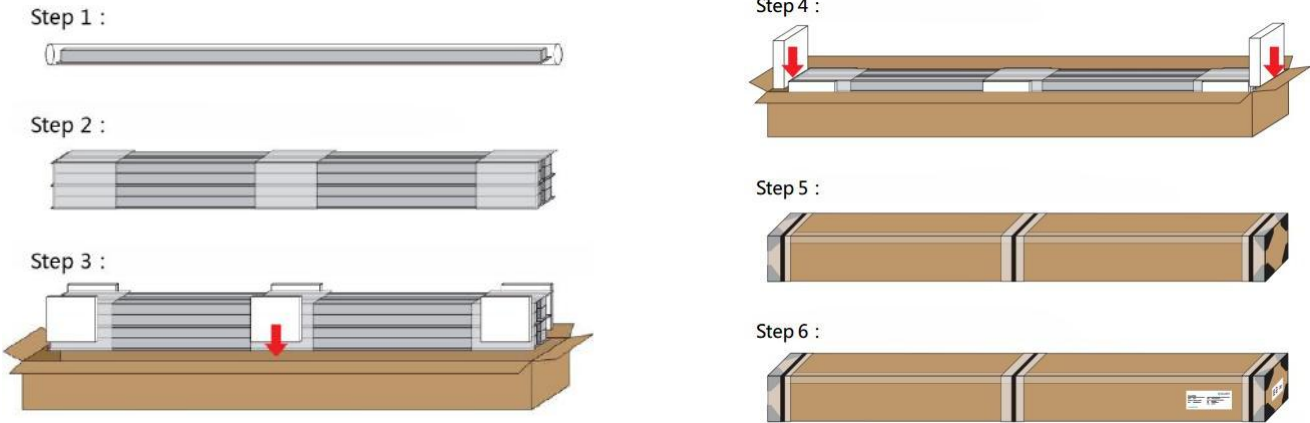

Package

Components	Packaging material	Size(mm)	NW(kg)	GW(kg)	Content
Whole box packaging	Paper box	2580*211*166mm	20.16	23.16	8pcs/box