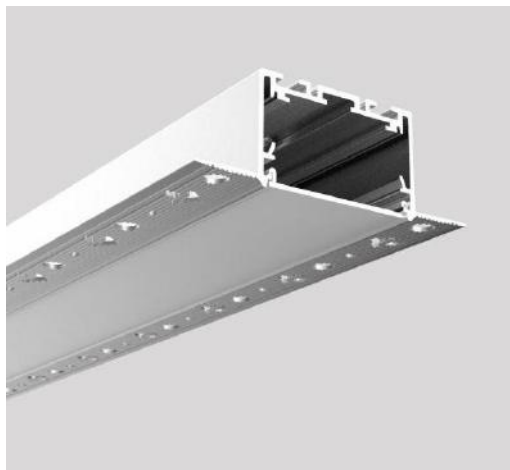

Specification

Finium Infinite 2

Finium Infinite 2

SKU: FINLIN5535W // FINLIN5535B // FINLIN5535S

Features

- Free to collocation ordinary PC mask, flexible mask, anti-glare flexible mask, black mask, aluminum mask
- Infinite embedded installation, integrated with architecture
- Leakage proof shield design, perfect details
- AL6063-T5 aluminum profiles with high quality surface treatment and three optional colors of black, white and silver
- Specially equipped with light source design, PC mask, uniform and soft light
- Super free splicing combination: 180 ° direct connection, L type, T type, X type

Details

Standard Configuration

Picture	Item	Parameter	Amount	Remarks
	①Profile	Profile weight : 2.52kg/2.5m Size : L2500*W95*H35mm Material : AL6063-T5 Surface processing : Anodizing	1pcs	
	②Cover	Type: Frosted diffuser Material : PC Light transmittance : 86% Size : L2500*W47.5*H10mm	1pcs	
	③End cap	Size : L55*W35*H22mm	2pcs/set	
	④Cable clip		1pcs	
	⑤Install screw	Size : M3.5*30mm	2pcs/set	

Picture	Item	Parameter	Amount	Remarks
	②cover	Type: Diffuse flexible mask Material: PC + silica gel Transparency: 86 % Size: L50000*W47.5*H10mm	50M/reel	
		Type: Aluminum mask Material: Aluminum alloy Size: L2500*W47.5*H10mm	1pcs	
		Type: Night mask Material: PMMA Transparency: 15 % Size: L2500*W47.5*H10mm	1pcs	