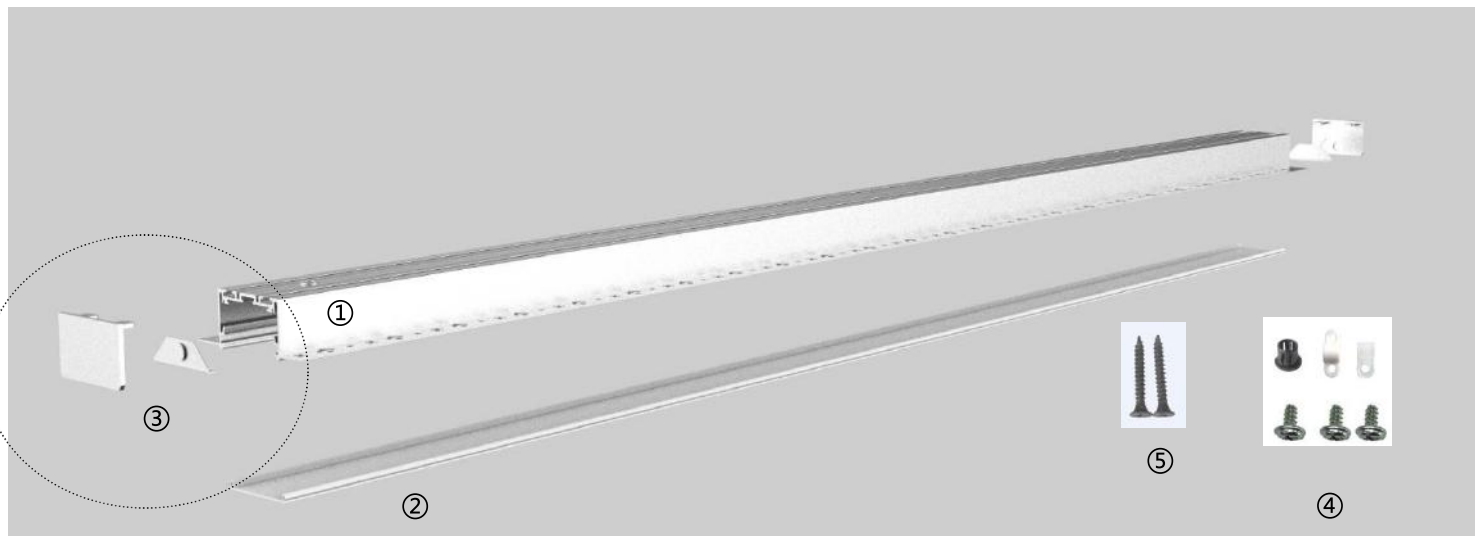

Specification

Finium Infinite 2

Finium Infinite 2

SKU: FINLIN5535W // FINLIN5535B // FINLIN5535S

Features

- Free to collocation ordinary PC mask, flexible mask, anti-glare flexible mask, black mask, aluminum mask
- Infinite embedded installation, integrated with architecture
- Leakage proof shield design, perfect details
- AL6063-T5 aluminum profiles with high quality surface treatment and three optional colors of black, white and silver
- Specially equipped with light source design, PC mask, uniform and soft light
- Super free splicing combination: 180 ° direct connection, L type, T type, X type

Details

Standard Configuration

Picture	Item	Parameter	Amount	Remarks
	①Profile	Profile weight : 2.52kg/2.5m Size : L2500*W95*H35mm Material : AL6063-T5 Surface processing : Anodizing	1pcs	
	②Cover	Type: Frosted diffuser Material : PC Light transmittance : 86% Size : L2500*W47.5*H10mm	1pcs	
	③End cap	Size : L55*W35*H22mm	2pcs/set	
	④Cable clip		1pcs	
	⑤Install screw	Size : M3.5*30mm	2pcs/set	

Picture	Item	Parameter	Amount	Remarks
	②cover	Type: Diffuse flexible mask Material: PC + silica gel Transparency: 86 % Size: L50000*W47.5*H10mm	50M/reel	
		Type: Aluminum mask Material: Aluminum alloy Size: L2500*W47.5*H10mm	1pcs	
		Type: Night mask Material: PMMA Transparency: 15 % Size: L2500*W47.5*H10mm	1pcs	