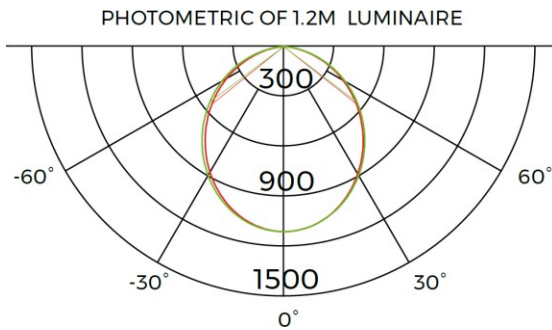

Details

Standard Configuration

Picture	Item	Parameter	Amount	Remarks
	①Profile	Profile weight : 1.3kg/2.5m Size : L2500*W94*H35mm Material : AL6063-T5 Surface processing : Anodizing	1pcs	
	②Cover	Type: Frosted diffuser Material : PC Light transmittance : 86% Size : L2500*W72.3*H10mm PC Feature : The diffuser will extend (shrink) 0.8mm/m when the temperature raises (drops) 10°C.	1pcs	
	③End cap	Size : L94*W35*H18mm	2pcs/set	
	④Cable clip		1set	

Al6063-T5&PC
7.6W
L200*W157*H35mm

X-type corner

Al6063-T5&PC
10.1W
L200*W200*H35mm

180° extender

SPCC
silver
L55*W10*H2mm

* The corners can be provided with or without light source.

Optical Parameter

D8420-24V-52mm light source, frosted diffuser