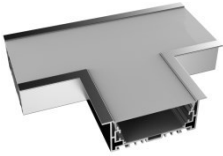

Specification

Finium Linear 94mm x 35mm

Finium Linear 94mm x 35mm

SKU: FINLIN9435W // FINLIN9435B // FINLIN9435S

Features

- Creative magnetic end cap, connect in seconds
- AL6063-T5 aluminum profile with high-quality surface treatment and three optional colors of black, white and silver
- Specially designed light source with PC diffusers producing homogenous & soft lighting
- Super free connection: 180 ° extender, "L-", "T-" and "X-" type light corner
- Recessed installation with two optional accessories of N-shaped buckle and butterfly clip
- Winner of IF Design Awards 2016

Details

Standard Configuration

Picture	Item	Parameter	Amount	Remarks
	①Profile	Profile weight : 1.3kg/2.5m Size : L2500*W94*H35mm Material : AL6063-T5 Surface processing : Anodizing	1pcs	
	②Cover	Type: Frosted diffuser Material : PC Light transmittance : 86% Size : L2500*W72.3*H10mm PC Feature : The diffuser will extend (shrink) 0.8mm/m when the temperature raises (drops) 10°C.	1pcs	
	③End cap	Size : L94*W35*H18mm	2pcs/set	
	④Cable clip		1set	

Corners

L-type corner

Al6063-T5&PC
6W
L157*W157*H35mm

L-type inner corner

Al6063-T5&PC
6W
L150*W150*H94mm

L-type exterior corner

Al6063-T5&PC
8.6W
L150*W150*H94mm

T-type corner

Al6063-T5&PC
7.6W
L200*W157*H35mm

X-type corner

Al6063-T5&PC
10.1W
L200*W200*H35mm

180° extender

SPCC
silver
L55*W10*H2mm

* The corners can be provided with or without light source.

Optical Parameter

D8420-24V-52mm light source, frosted diffuser