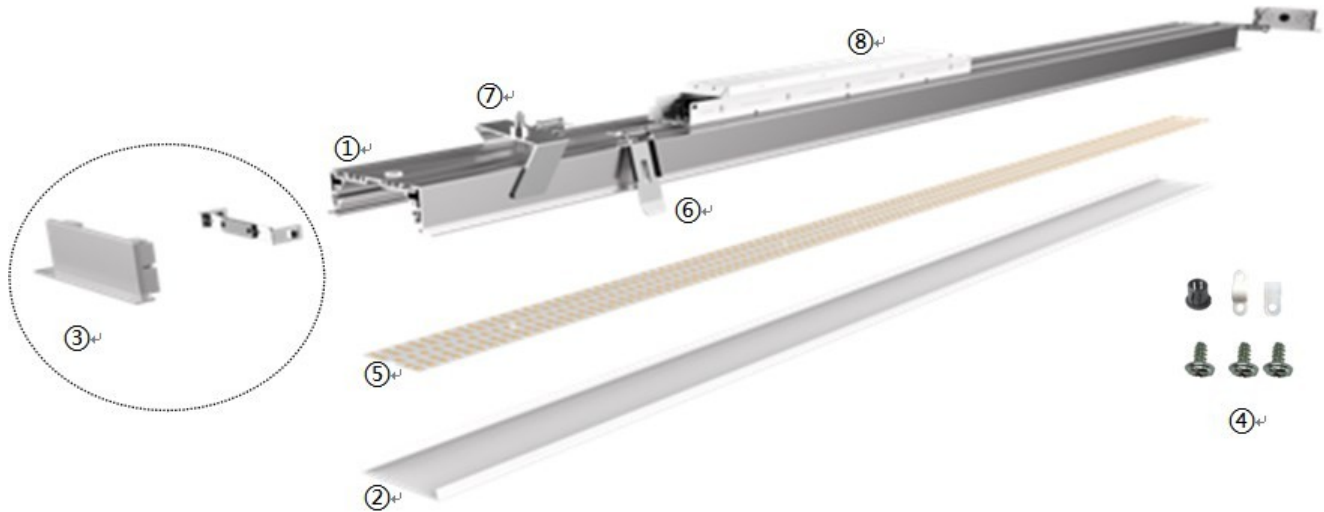

Specification

Finium Linear 94mm x 35mm

Finium Linear 94mm x 35mm

SKU: FINLIN9435W // FINLIN9435B // FINLIN9435S

Features

- Creative magnetic end cap, connect in seconds
- AL6063-T5 aluminum profile with high-quality surface treatment and three optional colors of black, white and silver
- Specially designed light source with PC diffusers producing homogenous & soft lighting
- Super free connection: 180 ° extender, "L-", "T-" and "X-" type light corner
- Recessed installation with two optional accessories of N-shaped buckle and butterfly clip
- Winner of IF Design Awards 2016

Details

Standard Configuration

Picture	Item	Parameter	Amount	Remarks
	①Profile	Profile weight : 1.3kg/2.5m Size : L2500*W94*H35mm Material : AL6063-T5 Surface processing : Anodizing	1pcs	
	②Cover	Type: Frosted diffuser Material : PC Light transmittance : 86% Size : L2500*W72.3*H10mm PC Feature : The diffuser will extend (shrink) 0.8mm/m when the temperature raises (drops) 10°C.	1pcs	
	③End cap	Size : L94*W35*H18mm	2pcs/set	
	④Cable clip		1set	

Optional Accessories

Picture	Item	Parameter	Amount	Remarks
	⑤Flexible strip D8420-24V-52mm	Voltage : DC24V Typ.power : 30W/M Width : 52mm Min cut : 50mm	2.5M/reel	
	⑤Rigid modular DY8420-24V-55mm	Voltage : DC24V Typ.power : 30W/M Width : 55mm Min cut : 50mm	Xpcs/box	
	⑥Recessed buckle (Butterfly clips)	Size : L68.5*W35*H31.6mm	4pcs/set	
	⑦Recessed buckle (N-shaped)	Size : L96*W84*H39.5mm	2pcs/set	
	⑧Power supply	Size : 346*29.5*23.5mm	1pcs	
	Reflective paper	Size : L15000*W11.5*H0.075mm	15M/reel	
	T-type (60°+120°)		10pcs/set	
	X-type (60°+120°)		10pcs/set	
	7-type (60°)		10pcs/set	
	L-type (60°)		10pcs/set	
	Y-type (120°)		10pcs/set	
	7-type (120°)		10pcs/set	
	L-type (120°)		10pcs/set	

Al6063-T5&PC
7.6W
L200*W157*H35mm

X-type corner

Al6063-T5&PC
10.1W
L200*W200*H35mm

180° extender

SPCC
silver
L55*W10*H2mm

* The corners can be provided with or without light source.

Optical Parameter

D8420-24V-52mm light source, frosted diffuser