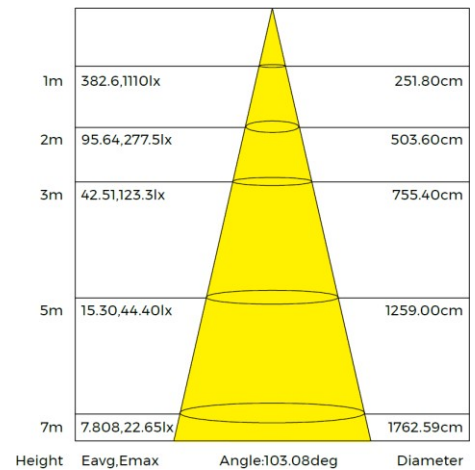

Details

Standard Configuration

Picture	Item	Parameter	Amount	Remarks
	①Profile	Profile weight : 1.3kg/2.5m Size : L2500*W94*H35mm Material : AL6063-T5 Surface processing : Anodizing	1pcs	
	②Cover	Type: Frosted diffuser Material : PC Light transmittance : 86% Size : L2500*W72.3*H10mm PC Feature : The diffuser will extend (shrink) 0.8mm/m when the temperature raises (drops) 10°C.	1pcs	
	③End cap	Size : L94*W35*H18mm	2pcs/set	
	④Cable clip		1set	

Corners

L-type corner

Al6063-T5&PC
6W
L157*W157*H35mm

L-type inner corner

Al6063-T5&PC
6W
L150*W150*H94mm

L-type exterior corner

Al6063-T5&PC
8.6W
L150*W150*H94mm

T-type corner

Al6063-T5&PC
7.6W
L200*W157*H35mm

X-type corner

Al6063-T5&PC
10.1W
L200*W200*H35mm

180° extender

SPCC
silver
L55*W10*H2mm

* The corners can be provided with or without light source.

Optical Parameter

D8420-24V-52mm light source, frosted diffuser

Package

Mode 1 :

Mode 2 :

Components	Packaging material	Size(mm)	NW(kg)	GW(kg)	Content
Single piece	Hat box	2580*112*50mm	3.31	4.64	1pcs/box
Whole bundle	Hat box	2580*224*127.5mm	19.83	27.83	6pcs/box
Whole box packaging	Paper box	2580*231*168mm	26.48	29.48	8pcs/box