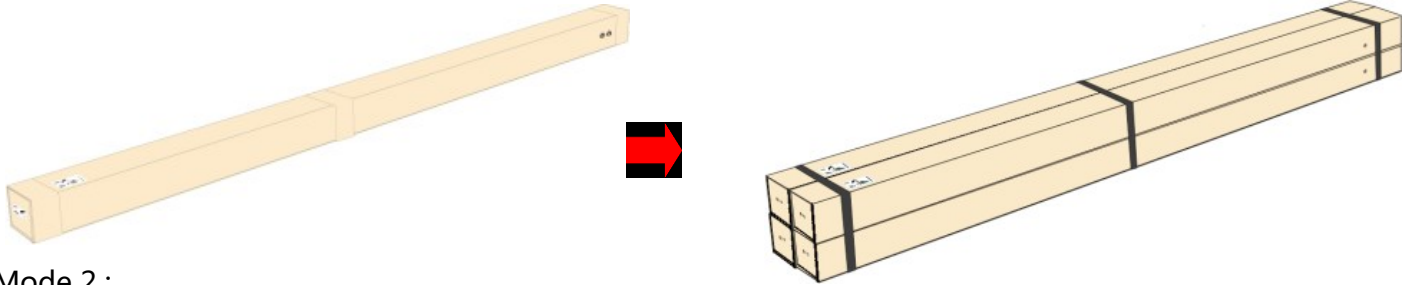

Package

Mode 1 :

Mode 2 :