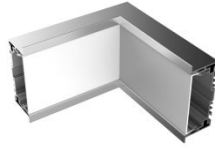

Specification

Finium Linear 94mm x 35mm

Finium Linear 94mm x 35mm

SKU: FINLIN9435W // FINLIN9435B // FINLIN9435S

Features

- Creative magnetic end cap, connect in seconds
- AL6063-T5 aluminum profile with high-quality surface treatment and three optional colors of black, white and silver
- Specially designed light source with PC diffusers producing homogenous & soft lighting
- Super free connection: 180 ° extender, "L-", "T-" and "X-" type light corner
- Recessed installation with two optional accessories of N-shaped buckle and butterfly clip
- Winner of IF Design Awards 2016

Details

Standard Configuration

Picture	Item	Parameter	Amount	Remarks
	①Profile	Profile weight : 1.3kg/2.5m Size : L2500*W94*H35mm Material : AL6063-T5 Surface processing : Anodizing	1pcs	
	②Cover	Type: Frosted diffuser Material : PC Light transmittance : 86% Size : L2500*W72.3*H10mm PC Feature : The diffuser will extend (shrink) 0.8mm/m when the temperature raises (drops) 10°C.	1pcs	
	③End cap	Size : L94*W35*H18mm	2pcs/set	
	④Cable clip		1set	

Optional Accessories

Picture	Item	Parameter	Amount	Remarks
	⑤Flexible strip D8420-24V-52mm	Voltage : DC24V Typ.power : 30W/M Width : 52mm Min cut : 50mm	2.5M/reel	
	⑤Rigid modular DY8420-24V-55mm	Voltage : DC24V Typ.power : 30W/M Width : 55mm Min cut : 50mm	Xpcs/box	
	⑥Recessed buckle (Butterfly clips)	Size : L68.5*W35*H31.6mm	4pcs/set	
	⑦Recessed buckle (N-shaped)	Size : L96*W84*H39.5mm	2pcs/set	
	⑧Power supply	Size : 346*29.5*23.5mm	1pcs	
	Reflective paper	Size : L15000*W11.5*H0.075mm	15M/reel	
	T-type (60°+120°)		10pcs/set	
	X-type (60°+120°)		10pcs/set	
	7-type (60°)		10pcs/set	
	L-type (60°)		10pcs/set	
	Y-type (120°)		10pcs/set	
	7-type (120°)		10pcs/set	
	L-type (120°)		10pcs/set	

Corners

L-type corner

Al6063-T5&PC
6W
L157*W157*H35mm

L-type inner corner

Al6063-T5&PC
6W
L150*W150*H94mm

L-type exterior corner

Al6063-T5&PC
8.6W
L150*W150*H94mm

T-type corner