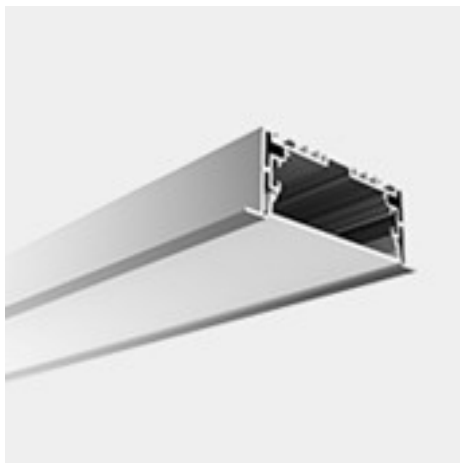

Specification

Finium Linear 94mm x 35mm

Finium Linear 94mm x 35mm

SKU: FINLIN9435W // FINLIN9435B // FINLIN9435S

Features

- Creative magnetic end cap, connect in seconds
- AL6063-T5 aluminum profile with high-quality surface treatment and three optional colors of black, white and silver
- Specially designed light source with PC diffusers producing homogenous & soft lighting
- Super free connection: 180 ° extender, "L-", "T-" and "X-" type light corner
- Recessed installation with two optional accessories of N-shaped buckle and butterfly clip
- Winner of IF Design Awards 2016

Details

Standard Configuration

Picture	Item	Parameter	Amount	Remarks
	①Profile	Profile weight : 1.3kg/2.5m Size : L2500*W94*H35mm Material : AL6063-T5 Surface processing : Anodizing	1pcs	
	②Cover	Type: Frosted diffuser Material : PC Light transmittance : 86% Size : L2500*W72.3*H10mm PC Feature : The diffuser will extend (shrink) 0.8mm/m when the temperature raises (drops) 10°C.	1pcs	
	③End cap	Size : L94*W35*H18mm	2pcs/set	
	④Cable clip		1set	

Optional Accessories

Picture	Item	Parameter	Amount	Remarks
	⑤Flexible strip D8420-24V-52mm	Voltage : DC24V Typ.power : 30W/M Width : 52mm Min cut : 50mm	2.5M/reel	
	⑤Rigid modular DY8420-24V-55mm	Voltage : DC24V Typ.power : 30W/M Width : 55mm Min cut : 50mm	Xpcs/box	
	⑥Recessed buckle (Butterfly clips)	Size : L68.5*W35*H31.6mm	4pcs/set	
	⑦Recessed buckle (N-shaped)	Size : L96*W84*H39.5mm	2pcs/set	
	⑧Power supply	Size : 346*29.5*23.5mm	1pcs	
	Reflective paper	Size : L15000*W11.5*H0.075mm	15M/reel	
	T-type (60°+120°)		10pcs/set	
	X-type (60°+120°)		10pcs/set	
	7-type (60°)		10pcs/set	
	L-type (60°)		10pcs/set	
	Y-type (120°)		10pcs/set	
	7-type (120°)		10pcs/set	
	L-type (120°)		10pcs/set	

Al6063-T5&PC
7.6W
L200*W157*H35mm

X-type corner

Al6063-T5&PC
10.1W
L200*W200*H35mm

180° extender

SPCC
silver
L55*W10*H2mm

* The corners can be provided with or without light source.

Optical Parameter

D8420-24V-52mm light source, frosted diffuser