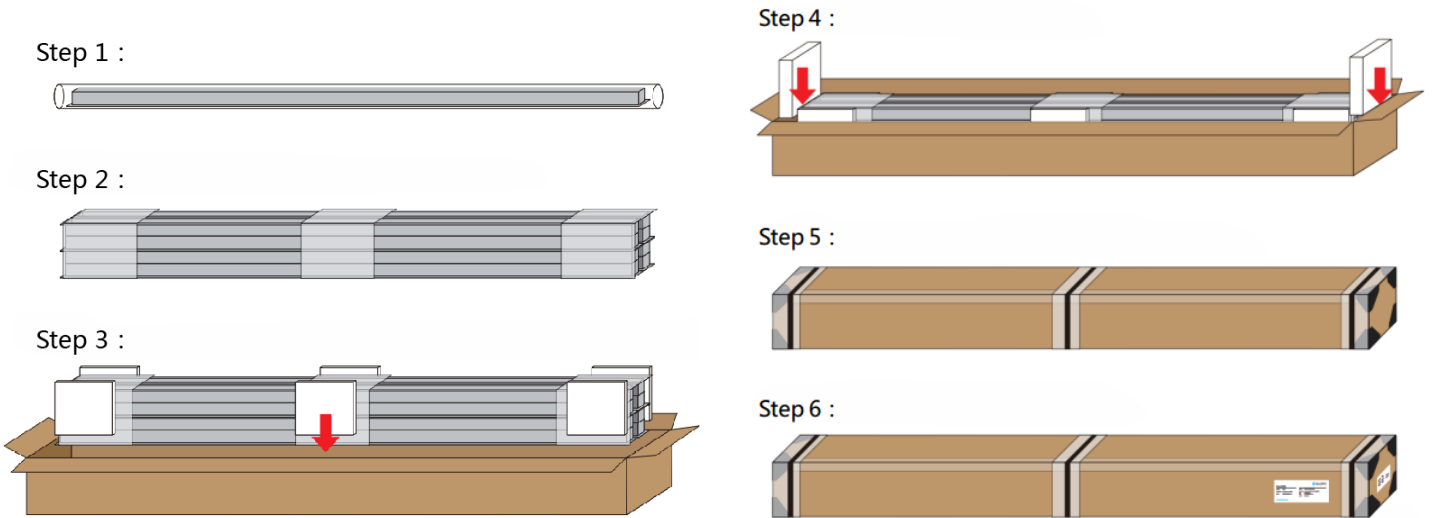

Components	Packaging material	Size(mm)	NW(kg)	GW(kg)	Content
Single piece	Hat box	2580*112*50mm	3.31	4.64	1pcs/box
Whole bundle	Hat box	2580*224*127.5mm	19.83	27.83	6pcs/box
Whole box packaging	Paper box	2580*231*168mm	26.48	29.48	8pcs/box