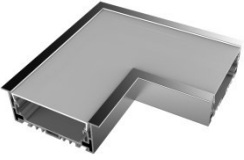

Specification

Finium Linear 94mm x 35mm

Finium Linear 94mm x 35mm

SKU: FINLIN9435W // FINLIN9435B // FINLIN9435S

Features

- Creative magnetic end cap, connect in seconds
- AL6063-T5 aluminum profile with high-quality surface treatment and three optional colors of black, white and silver
- Specially designed light source with PC diffusers producing homogenous & soft lighting
- Super free connection: 180 ° extender, "L-", "T-" and "X-" type light corner
- Recessed installation with two optional accessories of N-shaped buckle and butterfly clip
- Winner of IF Design Awards 2016

Details

Standard Configuration

Picture	Item	Parameter	Amount	Remarks
	①Profile	Profile weight : 1.3kg/2.5m Size : L2500*W94*H35mm Material : AL6063-T5 Surface processing : Anodizing	1pcs	
	②Cover	Type: Frosted diffuser Material : PC Light transmittance : 86% Size : L2500*W72.3*H10mm PC Feature : The diffuser will extend (shrink) 0.8mm/m when the temperature raises (drops) 10°C.	1pcs	
	③End cap	Size : L94*W35*H18mm	2pcs/set	
	④Cable clip		1set	

Optional Accessories

Picture	Item	Parameter	Amount	Remarks
	⑤Flexible strip D8420-24V-52mm	Voltage : DC24V Typ.power : 30W/M Width : 52mm Min cut : 50mm	2.5M/reel	
	⑤Rigid modular DY8420-24V-55mm	Voltage : DC24V Typ.power : 30W/M Width : 55mm Min cut : 50mm	Xpcs/box	
	⑥Recessed buckle (Butterfly clips)	Size : L68.5*W35*H31.6mm	4pcs/set	
	⑦Recessed buckle (N-shaped)	Size : L96*W84*H39.5mm	2pcs/set	
	⑧Power supply	Size : 346*29.5*23.5mm	1pcs	
	Reflective paper	Size : L15000*W11.5*H0.075mm	15M/reel	
	T-type (60°+120°)		10pcs/set	
	X-type (60°+120°)		10pcs/set	
	7-type (60°)		10pcs/set	
	L-type (60°)		10pcs/set	
	Y-type (120°)		10pcs/set	
	7-type (120°)		10pcs/set	
	L-type (120°)		10pcs/set	

Corners

L-type corner

Al6063-T5&PC
6W
L157*W157*H35mm

L-type inner corner

Al6063-T5&PC
6W
L150*W150*H94mm

L-type exterior corner

Al6063-T5&PC
8.6W
L150*W150*H94mm

T-type corner