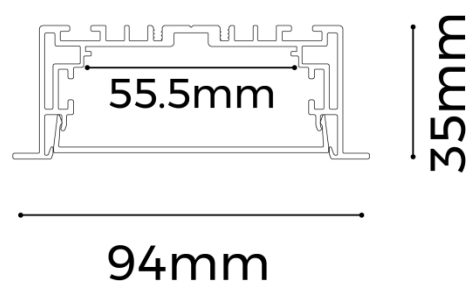

Specification

Finium Linear 94mm x 35mm

Finium Linear 94mm x 35mm

SKU: FINLIN9435W // FINLIN9435B // FINLIN9435S

Features

- Creative magnetic end cap, connect in seconds
- AL6063-T5 aluminum profile with high-quality surface treatment and three optional colors of black, white and silver
- Specially designed light source with PC diffusers producing homogenous & soft lighting
- Super free connection: 180 ° extender, "L-", "T-" and "X-" type light corner
- Recessed installation with two optional accessories of N-shaped buckle and butterfly clip
- Winner of IF Design Awards 2016

Details

Standard Configuration

Picture	Item	Parameter	Amount	Remarks
	①Profile	Profile weight : 1.3kg/2.5m Size : L2500*W94*H35mm Material : AL6063-T5 Surface processing : Anodizing	1pcs	
	②Cover	Type: Frosted diffuser Material : PC Light transmittance : 86% Size : L2500*W72.3*H10mm PC Feature : The diffuser will extend (shrink) 0.8mm/m when the temperature raises (drops) 10°C.	1pcs	
	③End cap	Size : L94*W35*H18mm	2pcs/set	
	④Cable clip		1set	

Optional Accessories

Picture	Item	Parameter	Amount	Remarks
	⑤Flexible strip D8420-24V-52mm	Voltage : DC24V Typ.power : 30W/M Width : 52mm Min cut : 50mm	2.5M/reel	
	⑤Rigid modular DY8420-24V-55mm	Voltage : DC24V Typ.power : 30W/M Width : 55mm Min cut : 50mm	Xpcs/box	
	⑥Recessed buckle (Butterfly clips)	Size : L68.5*W35*H31.6mm	4pcs/set	
	⑦Recessed buckle (N-shaped)	Size : L96*W84*H39.5mm	2pcs/set	
	⑧Power supply	Size : 346*29.5*23.5mm	1pcs	
	Reflective paper	Size : L15000*W11.5*H0.075mm	15M/reel	
	T-type (60°+120°)		10pcs/set	
	X-type (60°+120°)		10pcs/set	
	7-type (60°)		10pcs/set	
	L-type (60°)		10pcs/set	
	Y-type (120°)		10pcs/set	
	7-type (120°)		10pcs/set	
	L-type (120°)		10pcs/set	

Al6063-T5&PC
7.6W
L200*W157*H35mm

X-type corner

Al6063-T5&PC
10.1W
L200*W200*H35mm

180° extender

SPCC
silver
L55*W10*H2mm

* The corners can be provided with or without light source.

Optical Parameter

D8420-24V-52mm light source, frosted diffuser