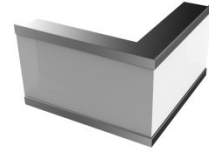

Specification

Finium Linear 94mm x 35mm

Finium Linear 94mm x 35mm

SKU: FINLIN9435W // FINLIN9435B // FINLIN9435S

Features

- Creative magnetic end cap, connect in seconds
- AL6063-T5 aluminum profile with high-quality surface treatment and three optional colors of black, white and silver
- Specially designed light source with PC diffusers producing homogenous & soft lighting
- Super free connection: 180 ° extender, "L-", "T-" and "X-" type light corner
- Recessed installation with two optional accessories of N-shaped buckle and butterfly clip
- Winner of IF Design Awards 2016

Details

Standard Configuration

Picture	Item	Parameter	Amount	Remarks
	①Profile	Profile weight : 1.3kg/2.5m Size : L2500*W94*H35mm Material : AL6063-T5 Surface processing : Anodizing	1pcs	
	②Cover	Type: Frosted diffuser Material : PC Light transmittance : 86% Size : L2500*W72.3*H10mm PC Feature : The diffuser will extend (shrink) 0.8mm/m when the temperature raises (drops) 10°C.	1pcs	
	③End cap	Size : L94*W35*H18mm	2pcs/set	
	④Cable clip		1set	

Corners

L-type corner

Al6063-T5&PC
6W
L157*W157*H35mm

L-type inner corner

Al6063-T5&PC
6W
L150*W150*H94mm

L-type exterior corner

Al6063-T5&PC
8.6W
L150*W150*H94mm

T-type corner

Al6063-T5&PC
7.6W
L200*W157*H35mm

X-type corner

Al6063-T5&PC
10.1W
L200*W200*H35mm

180° extender

SPCC
silver
L55*W10*H2mm

* The corners can be provided with or without light source.

Optical Parameter

D8420-24V-52mm light source, frosted diffuser