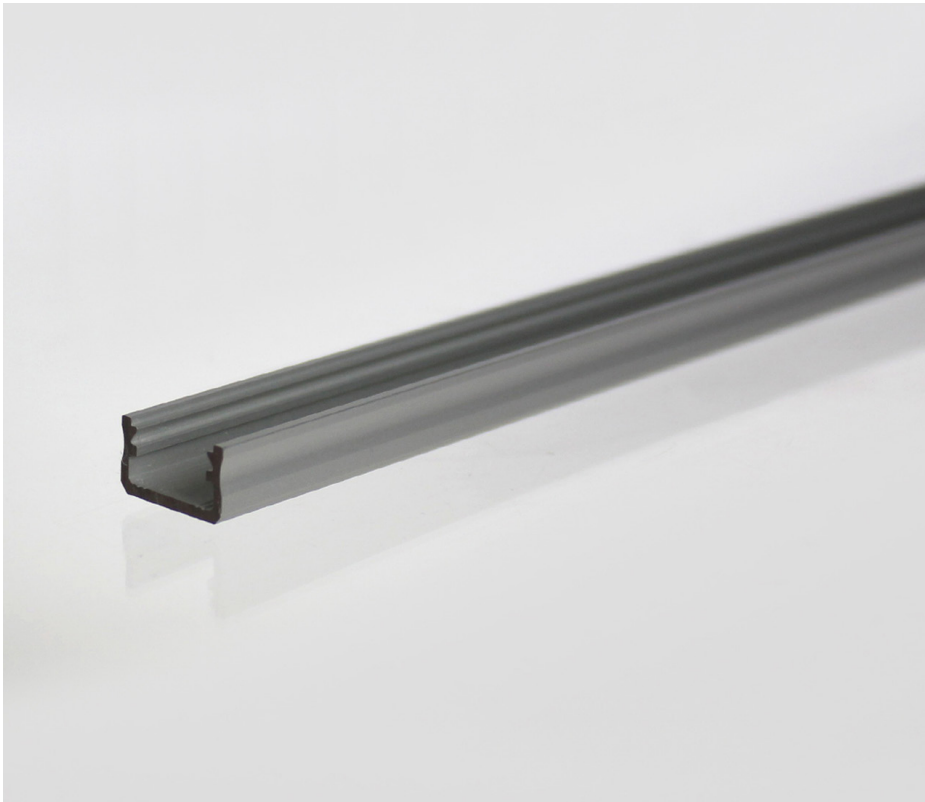

16X9.3MM STANDARD LED ALUMINIUM CHANNEL, IP20 (2M, 3M AND CUSTOM LENGTHS)

| SKU: 1693

tagra®

 tagra-lighting.co.uk

 0161 442 1180

 orders@tagra-lighting.co.uk

FEATURES & BENEFITS

- Ideal for intricate design solutions, our shallow aluminium channel is suitable for housing tapes of 12mm width and below. The Flat aluminium channels can be recessed furniture pieces for a flush finish.
- These channels can help to create sleek and completely bespoke LED strip lighting installations and each is available with either an opal, semi-clear or clear diffuser
- Suitable for both dry and damp locations.
- Available in bespoke lengths.

TECHNICAL INFORMATION

Profile Specifications

	2M	3M
SKU Code	1693-2M	1693-3M
Length	2000mm	3000mm
External Dims	W 16mm x H 9.3mm	W 16mm x H 9.3mm
Internal Dims	W 13mm x H 3mm	W 13mm x H 3mm
Material	Aluminium	Aluminium
Colour	Silver, Black, White	Silver, Black, White
IP Rating	IP20	IP20
Max Tape Width	12mm	12mm